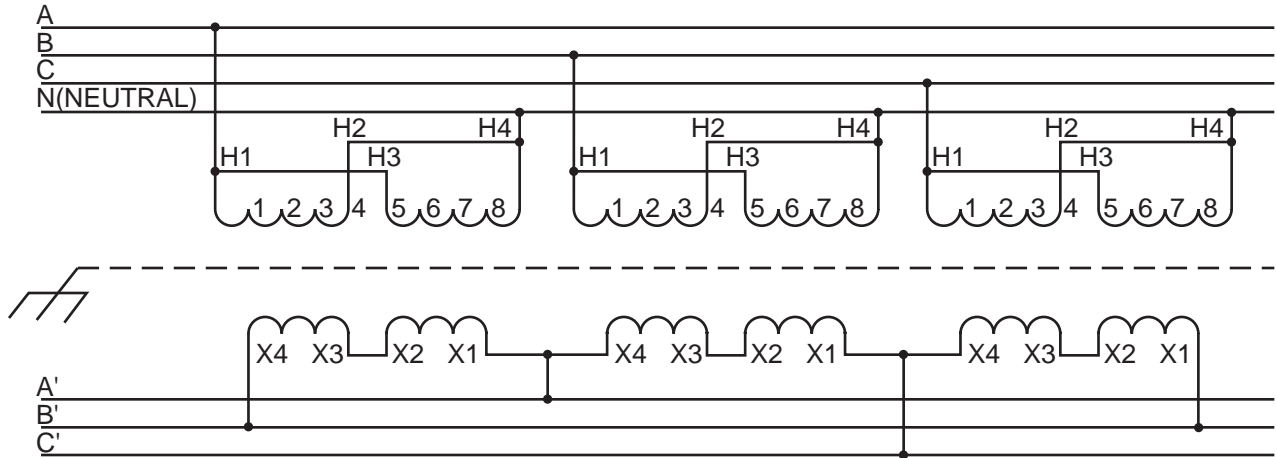

INPUT 380Y/220 VOLTS 3Ø 50/60 HZ 4 WIRE

OUTPUT 240 VOLT DELTA 3Ø 50/60 HZ 3 WIRE

CATALOG NO.	1Ø KVA	3Ø KVA	QTY.
TF-2-69218-S	37.5	112.5	3
TF-2-69219-S	50	150	3
TF-2-69220-S	75	225	3
TF-2A-69221-S	100	300	3

INPUT AND OUTPUT CAN BE REVERSE CONNECTED

Acme Electric Corporation

Power Distribution Products Division

4815 West Fifth Street
 Lumberton, NC 28358
 910-738-1121 Inside NC
 800-334-5214 Outside NC
 910-739-0024 Fax