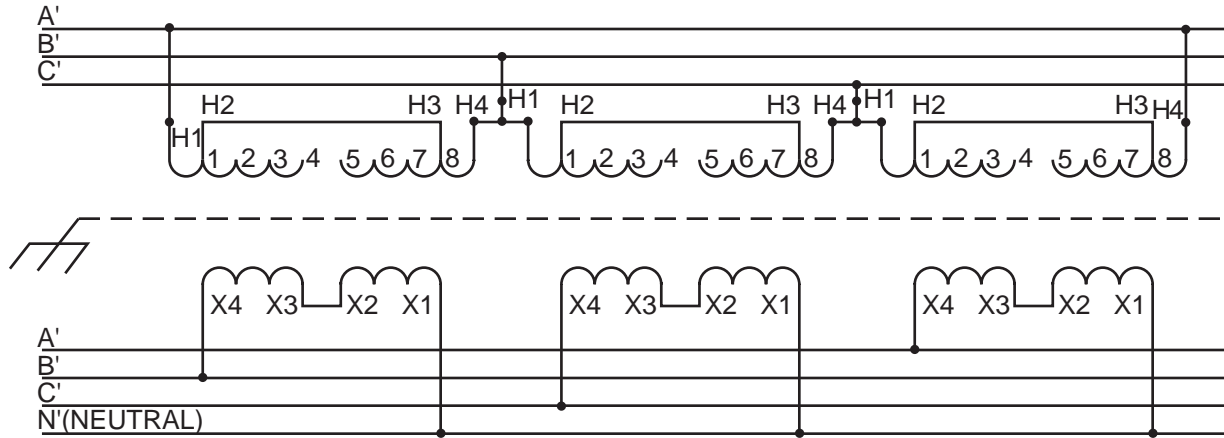

INPUT 380 VOLT DELTA 3Ø 50/60 HZ 3 WIRE

OUTPUT 416Y/240 VOLTS 3Ø 50/60 HZ 4 WIRE

CATALOG NO.	1Ø KVA	3Ø KVA	QTY.
TF-2-69218-S	37.5	112.5	3
TF-2-69219-S	50	150	3
TF-2-69220-S	75	225	3
TF-2A-69221-S	100	300	3

INPUT AND OUTPUT CAN BE REVERSE CONNECTED

Acme Electric Corporation

Power Distribution Products Division

4815 West Fifth Street
 Lumberton, NC 28358
 910-738-1121 Inside NC
 800-334-5214 Outside NC
 910-739-0024 Fax
www.acmepowerdist.com