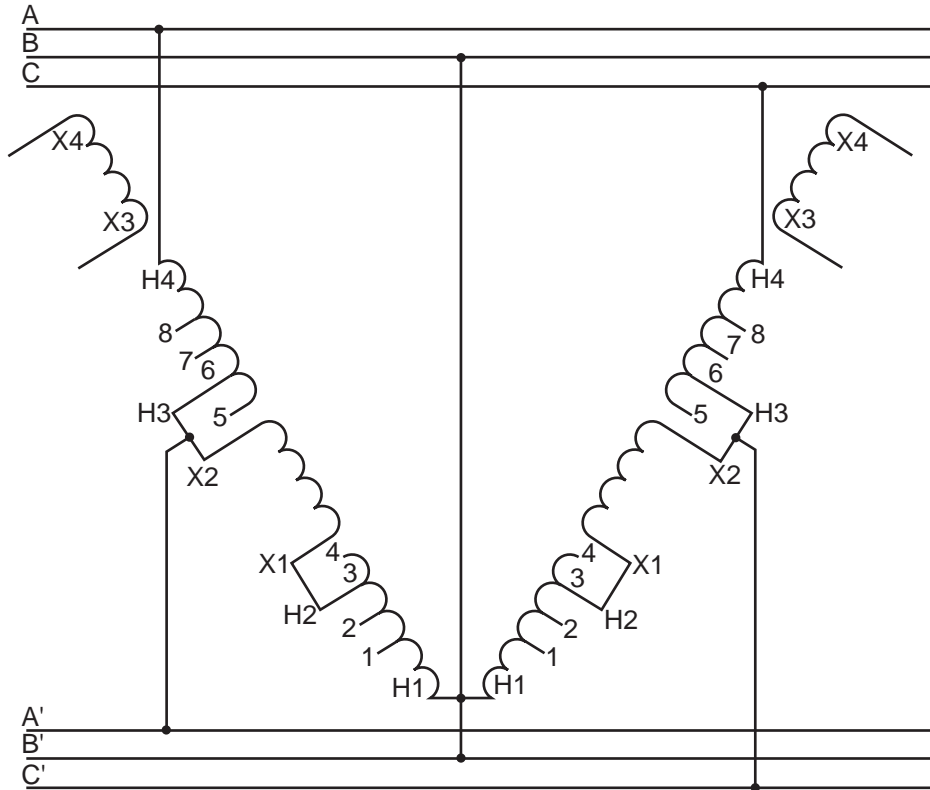

INPUT 380 VOLTS 50/60HZ 3 WIRE

OUTPUT 228 VOLTS 50/60HZ 3 WIRE

CATALOG NO.	3Ø KVA	QTY.
T-2-53019-3S	51.0	2
T-2-53020-3S	69.0	2
T-2-53021-3S	102.0	2
T-2A-53022-3S	137.0	2
T-1-53023-3S	228.0	2
T-2-53024-3S	341.8	2

INPUT AND OUTPUT CAN BE REVERSE CONNECTED  
 NOTE - TAPE LEADS INDIVIDUALLY. DO NOT SHORT TOGETHER.

**Acme Electric Corporation**

Power Distribution Products Division

4815 West Fifth Street  
 Lumberton, NC 28358  
 910-738-1121 Inside NC  
 800-334-5214 Outside NC  
 910-739-0024 Fax  
[www.acmepowerdist.com](http://www.acmepowerdist.com)