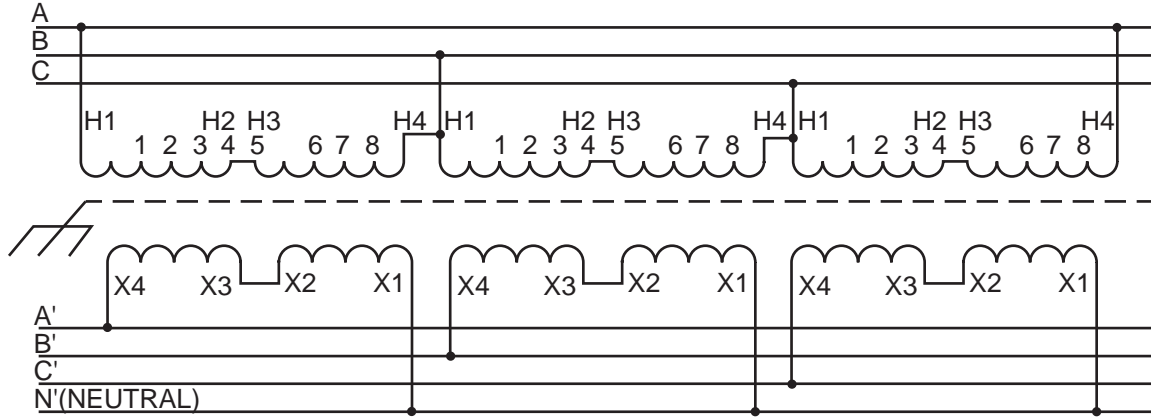

INPUT 480 VOLT DELTA 3Ø 60 HZ 3 WIRE

OUTPUT 394Y/228 VOLTS 3Ø 60 HZ 4 WIRE

CATALOG NO.	3Ø KVA	QTY.
T-2-53019-3S	112.5	3
T-2-53020-3S	150	3
T-2-53021-3S	225	3
T-2A-53022-3S	300	3
T-1-53023-3S	500	3
T-2-53024-3S	750	3

INPUT AND OUTPUT CAN BE REVERSE CONNECTED

Acme Electric Corporation

Power Distribution Products Division

4815 West Fifth Street
 Lumberton, NC 28358
 910-738-1121 Inside NC
 800-334-5214 Outside NC
 910-739-0024 Fax
www.acmepowerdist.com