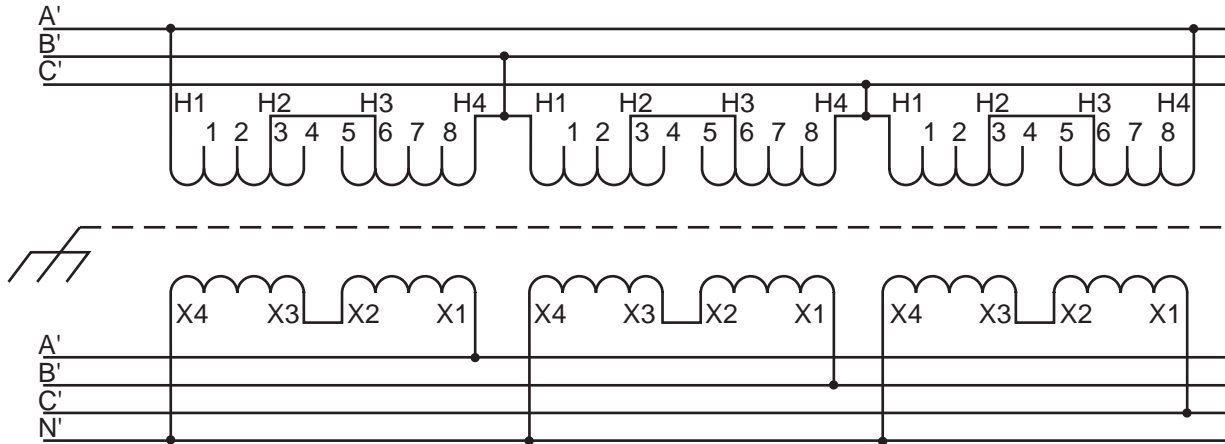

INPUT 480 VOLTS DELTA 3Ø 60 HZ 3 WIRE

OUTPUT 416Y/240 VOLTS 3Ø 60HZ 4 WIRE

CATALOG NO.	3Ø KVA	QTY.
T-2-53019-3S	112.5	3
T-2-53020-3S	150	3
T-2-53021-3S	225	3
T-2A-53022-3S	300	3
T-1-53023-3S	500	3
T-2-53024-3S	750	3

INPUT AND OUTPUT CAN BE REVERSE CONNECTED

Acme Electric Corporation

Power Distribution Products Division

4815 West Fifth Street
 Lumberton, NC 28358
 910-738-1121 Inside NC
 800-334-5214 Outside NC
 910-739-0024 Fax
www.acmepowerdist.com