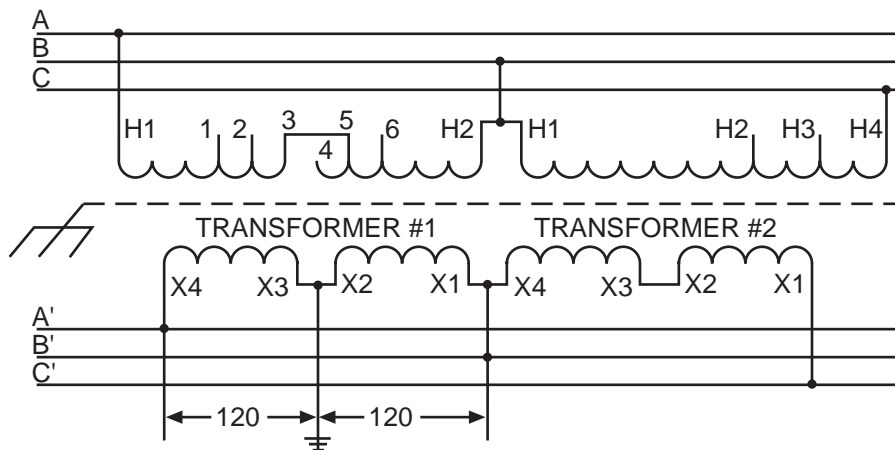

OPEN DELTA HI-LEG
 INPUT 600 VOLTS 3Ø 60HZ

OUTPUT 120/240 VOLTS 3Ø 60HZ

TRANSFORMER #1		TRANSFORMER #2		KVA	
CATALOG NO.	QTY.	CATALOG NO.	QTY.	3Ø	1Ø
T-2-53119-3S	1	T-2-53618-1S	1	43.3	12.5

Acme Electric Corporation