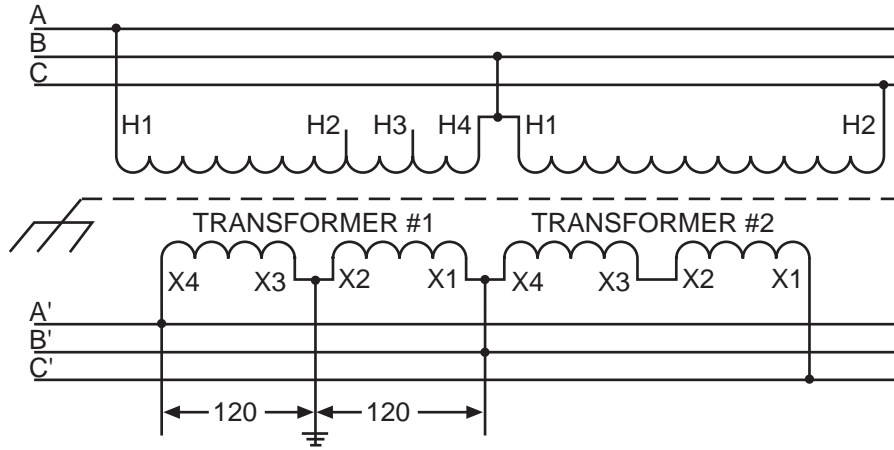

OPEN DELTA HI-LEG  
 INPUT 600 VOLTS 60HZ

OUTPUT 120/240 VOLTS 60HZ

TRANSFORMER #1		TRANSFORMER #2		KVA	
CATALOG NO.	QTY.	CATALOG NO.	QTY.	3Ø	1Ø
T-2-53113-1S	1	T-2-53112-S	1	3.46	1.0

**Acme Electric Corporation**