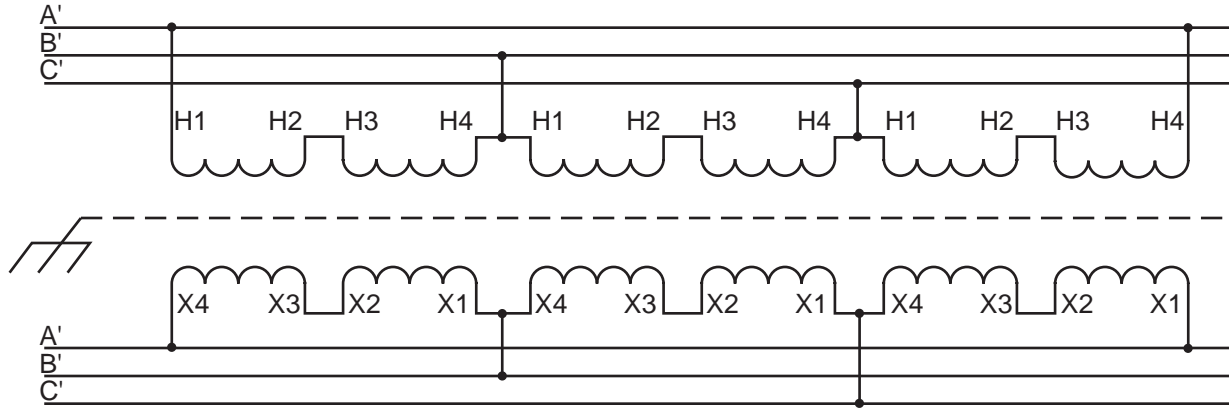

INPUT 240 VOLTS DELTA 3Ø 60 HZ 3 WIRE

OUTPUT 240 VOLT DELTA 3Ø 60 HZ 3 WIRE

CATALOG NO.	3Ø KVA	QTY.
T-3-53040-S	3	3
T-3-53041-S	4.5	3
T-3-53042-S	6	3
T-3-53043-S	9	3
T-3-53044-S	15	3
T-3-53545-S	22.5	3
T-3-53546-S	30	3
T-3-53547-S	45	3
T-3-53548-S	75	3

INPUT AND OUTPUT CAN BE REVERSE CONNECTED.
ELECTROSTATIC SHIELDED WOUND FOR USE WITH APPLICATIONS
THAT REQUIRE TRANSIENT NOISE ATTENUATION.

4815 West Fifth Street
Lumberton, NC 28358
910-738-1121 Inside NC
800-334-5214 Outside NC
910-739-0024 Fax
www.acmepowerdist.com