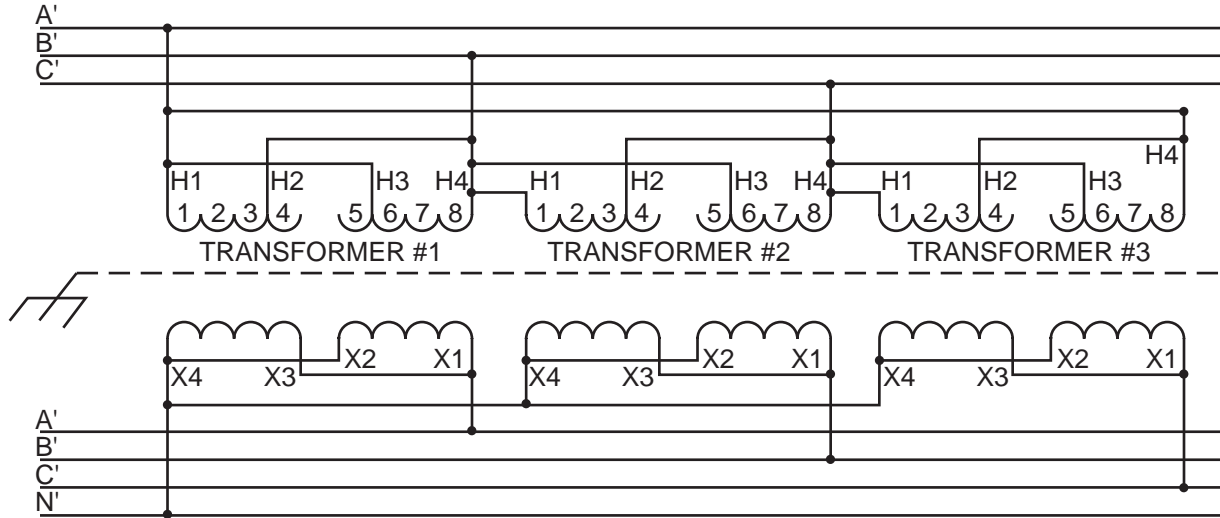

INPUT 240 VOLT DELTA 3Ø 3 WIRE

OUTPUT 208Y/120 VOLTS 3Ø 4 WIRE

CATALOG NO.	1Ø KVA	3Ø KVA	QTY.
T-2-53019-3S	37.5	112.5	3
T-2-53020-3S	50	150	3
T-2-53021-3S	75	225	3
T-2A-53022-3S	100	300	3
T-1-53023-3S	167	500	3
T-2-53024-3S	250	750	3

INPUT AND OUTPUT CAN BE REVERSE CONNECTED

Acme Electric Corporation

Power Distribution Products Division

4815 West Fifth Street
 Lumberton, NC 28358
 910-738-1121 Inside NC
 800-334-5214 Outside NC
 910-739-0024 Fax
www.acmepowerdist.com