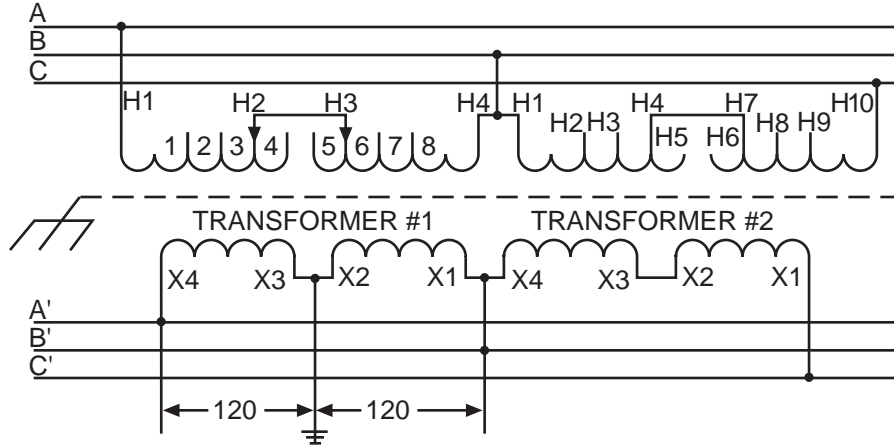

OPEN DELTA HI-LEG  
 INPUT 480 VOLTS 60HZ

OUTPUT 120/240 VOLTS 60HZ

TRANSFORMER #1		TRANSFORMER #2		KVA	
CATALOG NO.	QTY.	CATALOG NO.	QTY.	3Ø	1Ø
T-2-53019-3S	1	T-2-53518-3S	1	43.3	12.5

**Acme Electric Corporation**